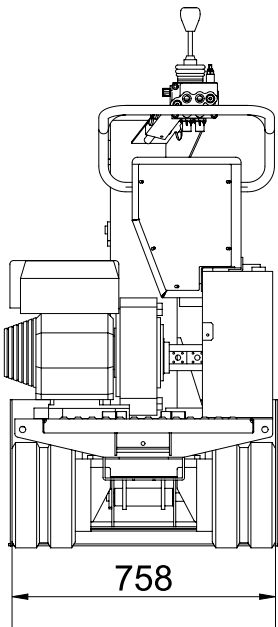

KIT RHINETTA POWER

Micro skid steer loader Rhinetta Power kit on Hinowa minidumpers HS serie

Applicable on the following models:

- HS 1150
- HS 1200E

Weight.....300 kg

Mountable kits:

- Shovel with our without teeth
- Pallets forklift
- Agricultural Pliers
- Demolition hammer
- Auger
- Shredder
- Trencher

DSC03520607