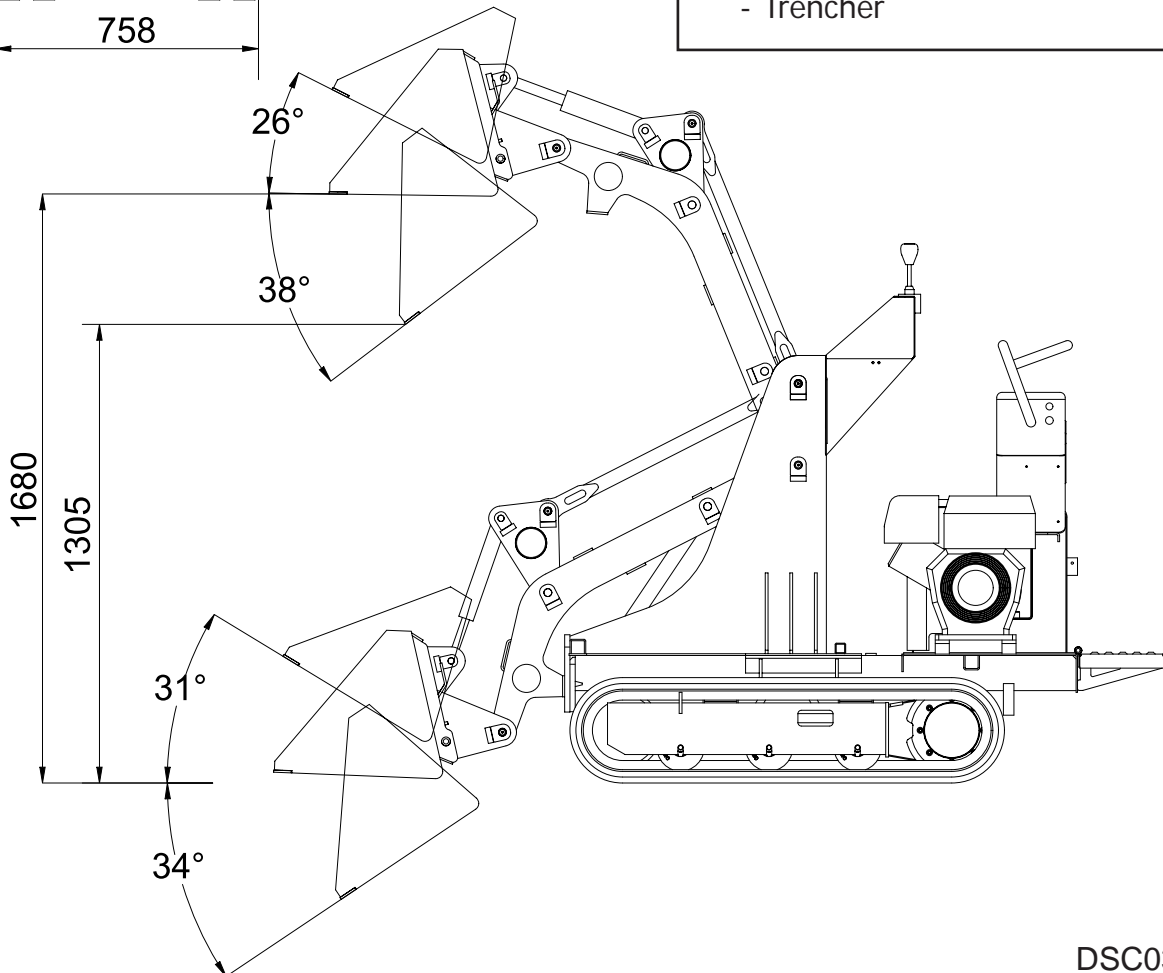

KIT RHINETTA POWER

Micro skid steer loader Rhinetta Power kit on Hinowa minidumpers HS serie

Applicable on the following models:

- HS 1150
- HS 1200E

Weight.....300 kg

Mountable kits:

- Shovel with our without teeth
- Pallets forklift
- Agricultural Pliers
- Demolition hammer
- Auger
- Shredder
- Trencher

DSC03520607