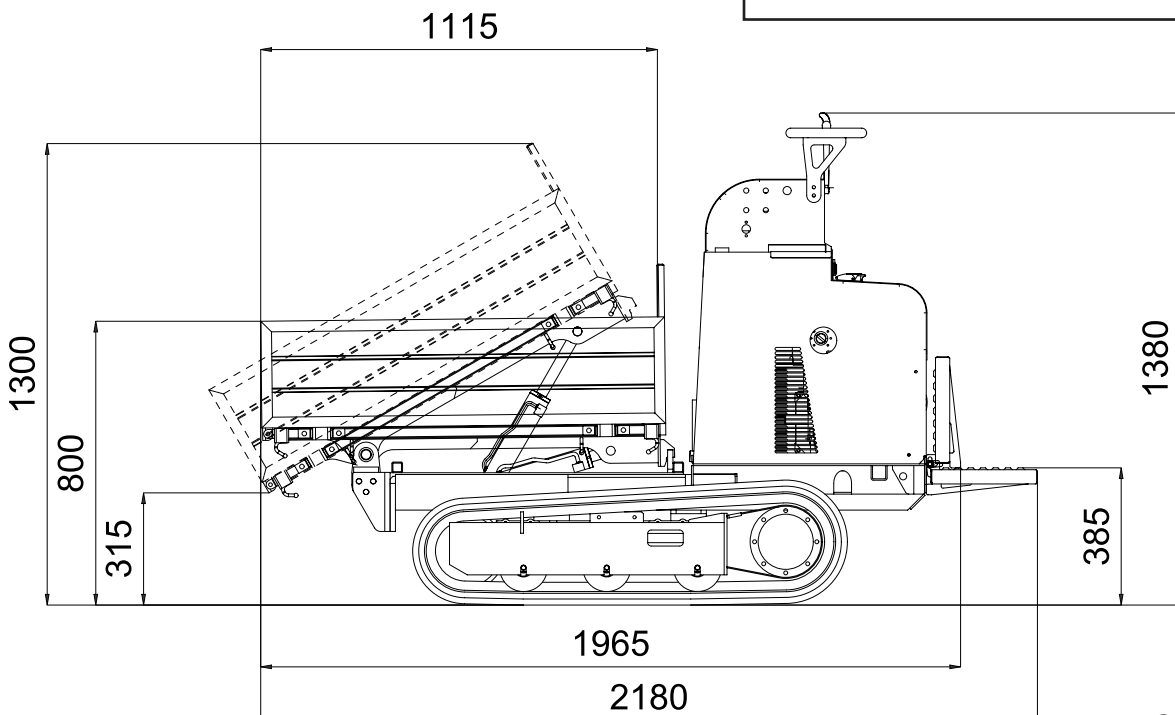

FARM BED KIT WITH HYDRAULIC TILTING HS SERIE

Farm bed kit with hydraulic tilting and quick release on Hinowa minidumpers HS serie

Applicable on the following models:

- HS 850
- HS 1100
- HS 1150
- HS 1200
- HS 1200E

Width730 mm

Weight:

- without hydraulic tilting80 kg
- with hydraulic tilting.....115 kg

Max capacity on HS850850 kg

Max capacity on HS1100.....1100 kg

Max capacity on HS1150.....1100 kg

Max capacity on HS1200.....1200 kg

Max capacity on HS1200E.....1200 kg

DSC07520607