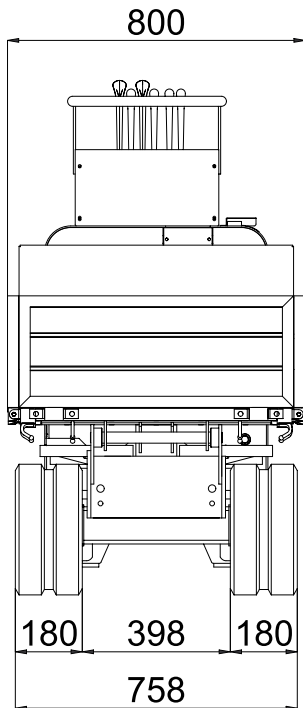

FARM BED KIT WITH HYDRAULIC TILTING HS SERIE

Farm bed kit with hydraulic tilting and quick release on Hinowa minidumpers HS serie

Applicable on the following models:

- HS 850
- HS 1100
- HS 1150
- HS 1200
- HS 1200E

Width730 mm

Weight:

- without hydraulic tilting80 kg
- with hydraulic tilting.....115 kg

Max capacity on HS850850 kg

Max capacity on HS1100.....1100 kg

Max capacity on HS1150.....1100 kg

Max capacity on HS1200.....1200 kg

Max capacity on HS1200E.....1200 kg

DSC07520607