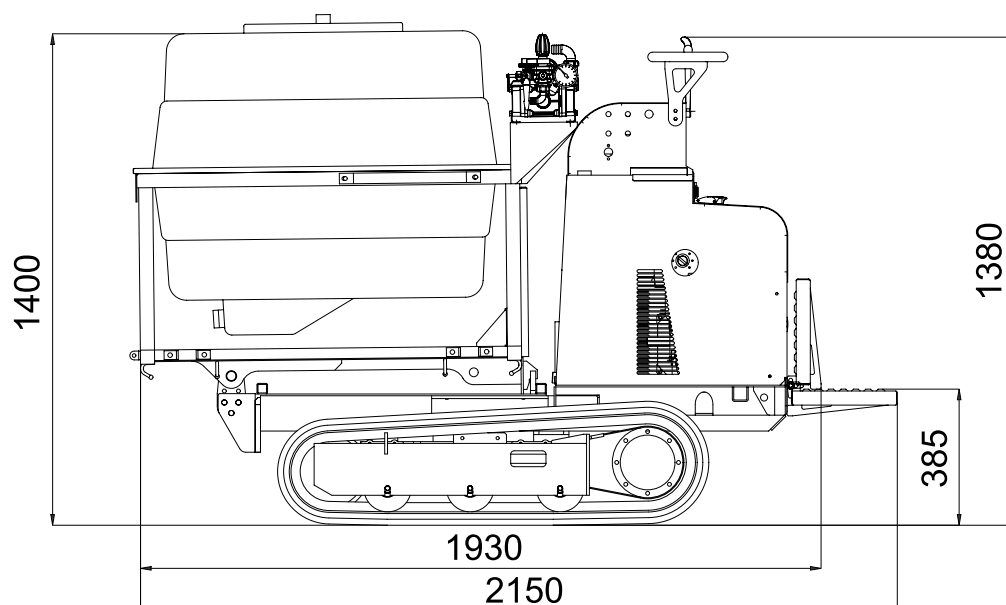

Hinowa®

SPRAY KIT

ON FARM BED

HS SERIE

Spray kit complete with gun and hose on Hinowa minidumpers HS serie

Applicable on the following models:

- HS 850
- HS 1100
- HS 1150
- HS 1200
- HS 1200E

Width 730 mm
 Weight 130 kg
 Barrel's capacity 400 l

DSC07620607