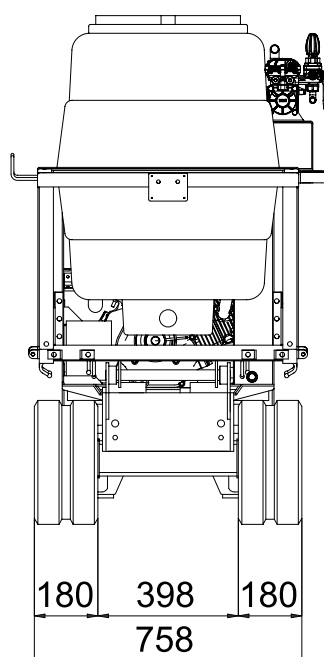

Hinowa®

SPRAY KIT

ON FARM BED

HS SERIE

Spray kit complete with gun and hose on Hinowa minidumpers HS serie

Applicable on the following models:

- HS 850
- HS 1100
- HS 1150
- HS 1200
- HS 1200E

Width 730 mm
 Weight 130 kg
 Barrel's capacity 400 l

DSC07620607