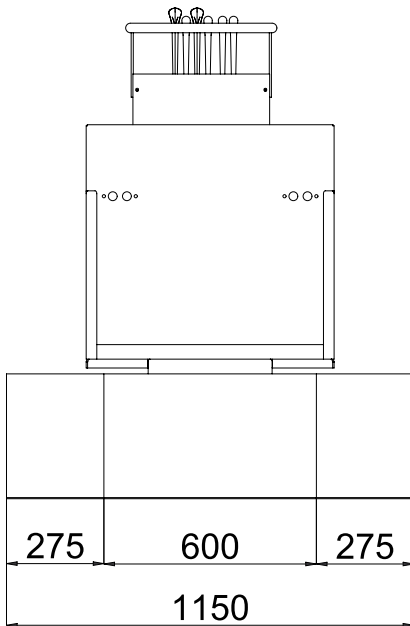

LEVELLING BLADE HS SERIE

Levelling blade kit with quick release on Hinowa minidumpers HS serie

Applicable on the following models:

- HS 850
- HS 1100
- HS 1150
- HS 1200
- HS 1200E

Kit weight 120 kg
 Max width blade 1150 mm
 Blade dimensions 1300 x 350 mm

Inclination of the sides adjustable manually

DSC07820607