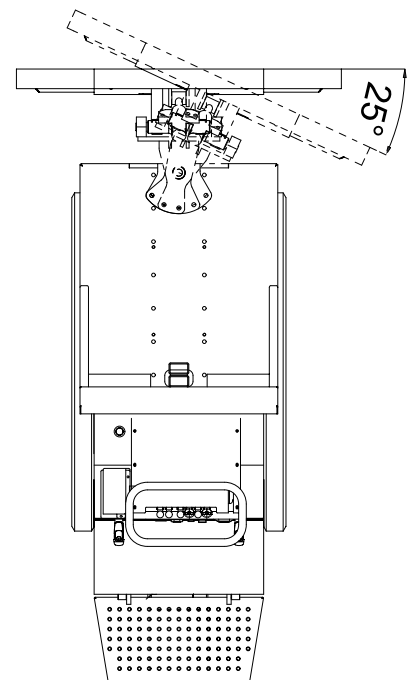

LEVELLING BLADE HS SERIE

Levelling blade kit with quick release on Hinowa minidumpers HS serie

Applicable on the following models:

- HS 850
- HS 1100
- HS 1150
- HS 1200
- HS 1200E

Kit weight 120 kg
 Max width blade 1150 mm
 Blade dimensions 1300 x 350 mm

Inclination of the sides adjustable manually

DSC07820607