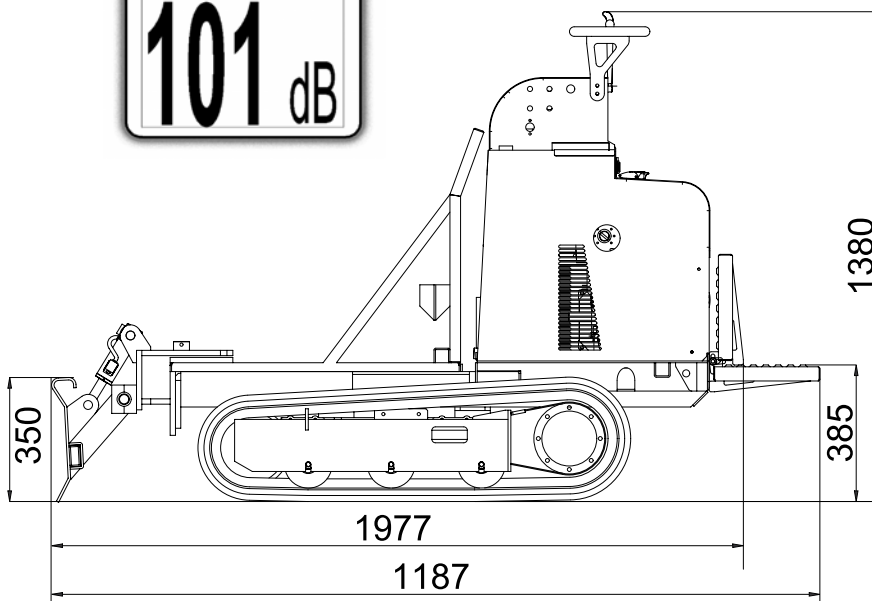

LEVELLING BLADE HS SERIE

Levelling blade kit with quick release on Hinowa minidumpers HS serie

Applicable on the following models:

- HS 850
- HS 1100
- HS 1150
- HS 1200
- HS 1200E

Kit weight 120 kg
 Max width blade 1150 mm
 Blade dimensions 1300 x 350 mm

Inclination of the sides adjustable manually

DSC07820607