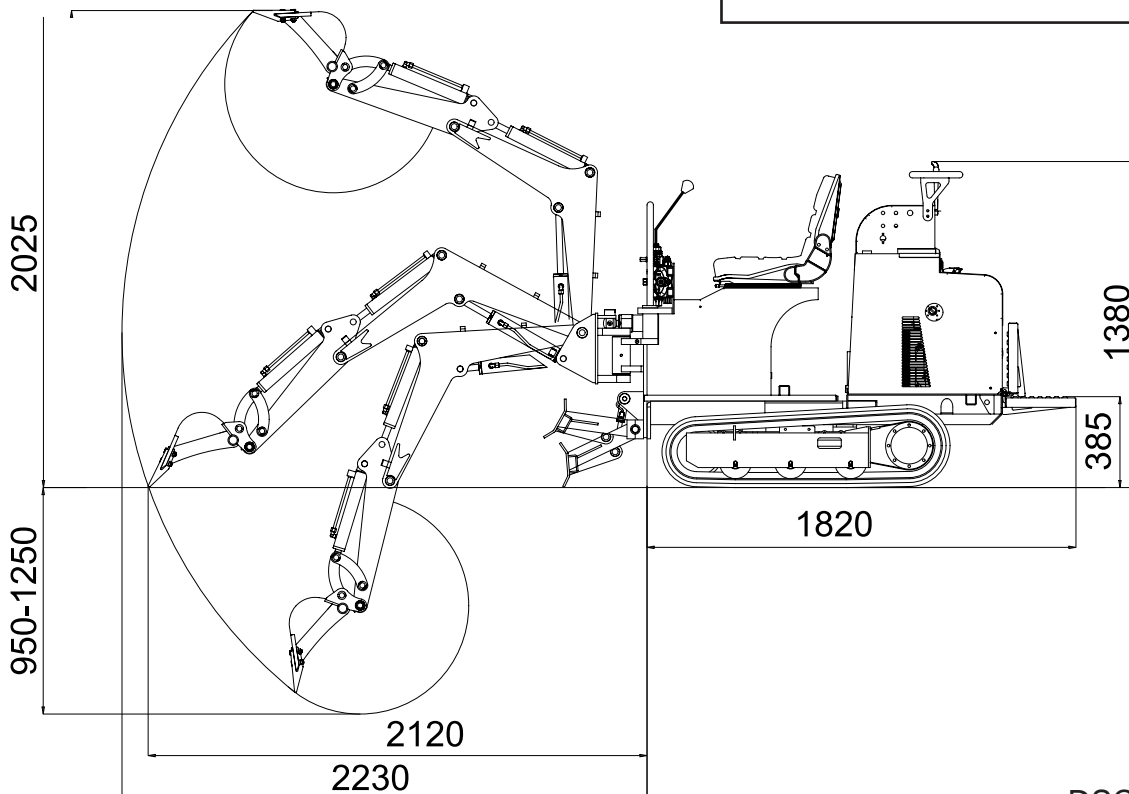

EXCAVATOR KIT HS SERIE

Mini excavator kit with quick release on Hinowa minidumpers HS serie

Applicable on the following models:

- HS 850
- HS 1100
- HS 1150
- HS 1200
- HS 1200E

Kit weight 380 kg
 Ripping force 950 mm
 Digging force 1250 mm

DSC08120607