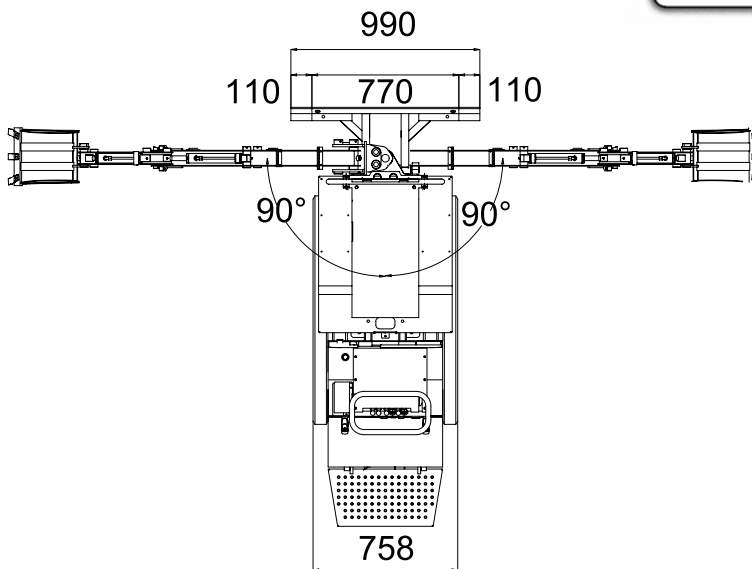

EXCAVATOR KIT HS SERIE

Mini excavator kit with quick release on Hinowa minidumpers HS serie

Applicable on the following models:

- HS 850
- HS 1100
- HS 1150
- HS 1200
- HS 1200E

Kit weight 380 kg
 Ripping force 950 mm
 Digging force 1250 mm

DSC08120607