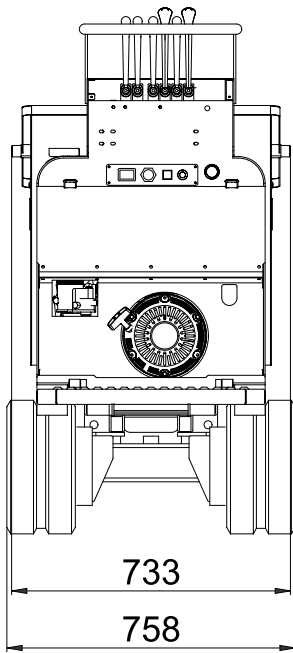

DUMPER BED KIT HS SERIE

Standard dumper bed, with hydraulic tilting and quick release on Hinowa minidumpers HS serie

Applicable on the following models:

- HS 850
- HS 1100
- HS 1150
- HS 1200
- HS 1200E

- Standard:

Width 730 mm
 Kit weight 135 kg
 Capacity 0,34 m³

- Optional:

Width 860 mm
 Kit weight 140 kg
 Capacity 0,44 m³

DSC08220607