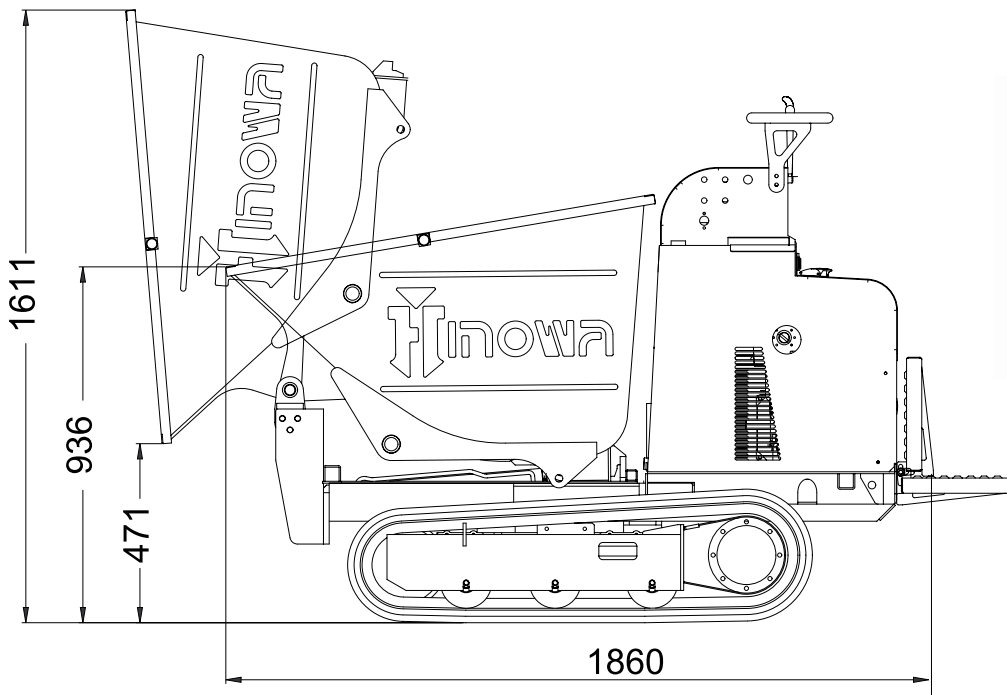

DUMPER BED KIT HS SERIE

Standard dumper bed, with hydraulic tilting and quick release on Hinowa minidumpers HS serie

Applicable on the following models:

- HS 850
- HS 1100
- HS 1150
- HS 1200
- HS 1200E

- Standard:

Width 730 mm
 Kit weight 135 kg
 Capacity 0,34 m³

- Optional:

Width 860 mm
 Kit weight 140 kg
 Capacity 0,44 m³

DSC08220607