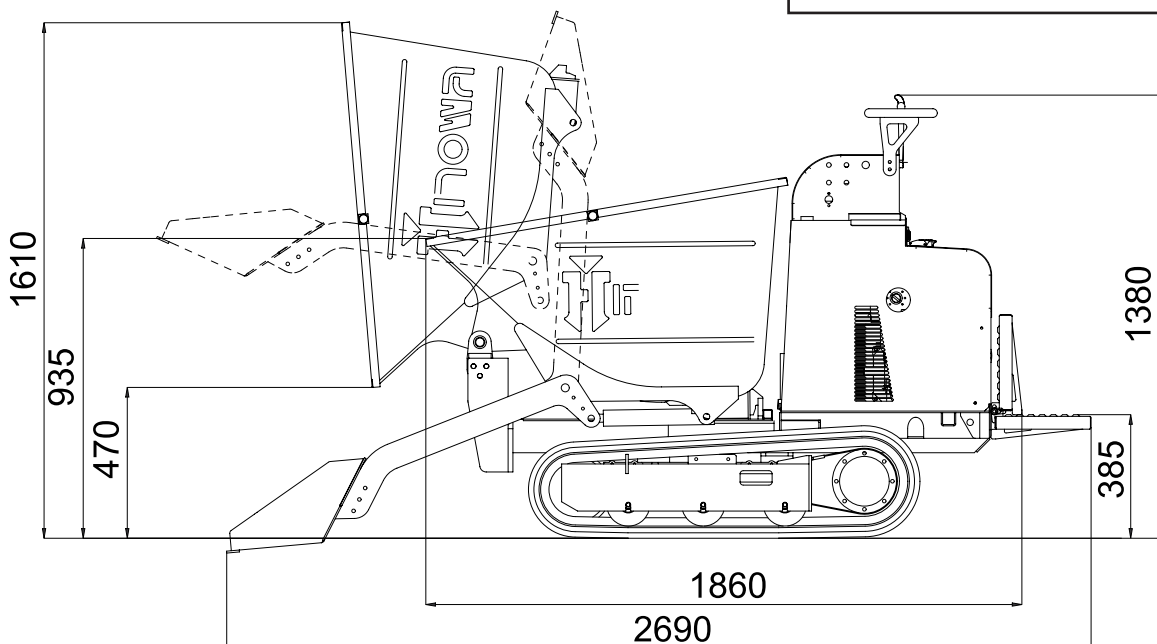

Hinowa®

SELFLOADING DUMPER BED HS SERIE

Selfloading dumper bed with tilting and quick release on Hinowa minidumpers HS serie

Applicable on the following models:

- HS 850
- HS 1100
- HS 1150
- HS 1200
- HS 1200E

- Standard:

Width 730 mm
 Kit weight 190 kg
 Capacity 0,34 m³

- Optional:

Width 860 mm
 Kit weight 200 kg
 Capacity 0,44 m³

DSC08320607