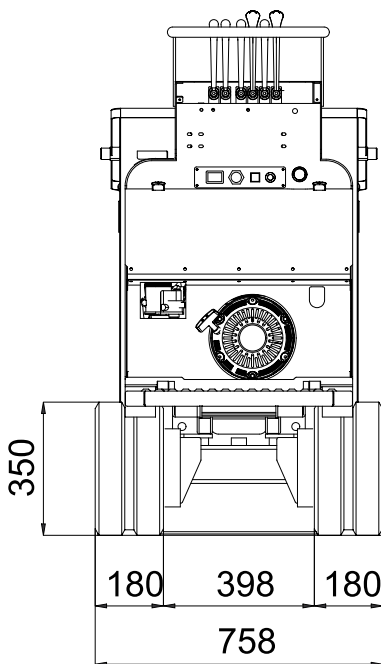

Hinowa®

SELFLOADING DUMPER BED HS SERIE

Selfloading dumper bed with tilting and quick release on Hinowa minidumpers HS serie

Applicable on the following models:

- HS 850
- HS 1100
- HS 1150
- HS 1200
- HS 1200E

- Standard:

Width 730 mm
 Kit weight 190 kg
 Capacity 0,34 m³

- Optional:

Width 860 mm
 Kit weight 200 kg
 Capacity 0,44 m³

DSC08320607