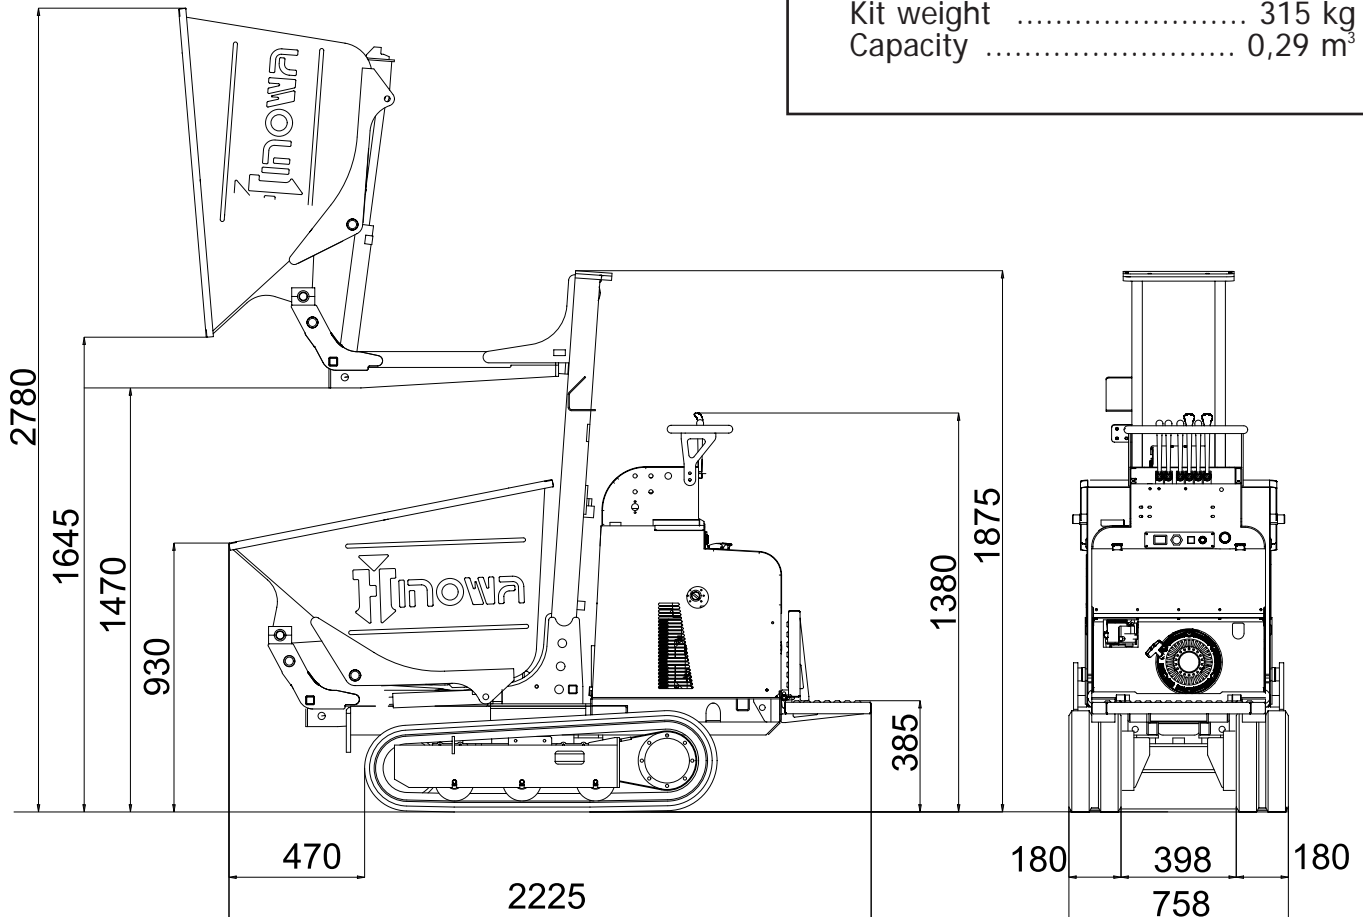

Hinowa
DUMPER BED
WITH HI-TIP
HS SERIE

Dumper bed with hydraulic front tilting and quick release, hi-tip version on Hinowa minidumpers HS serie

Applicable on the following models:

- HS 1100
- HS 1150
- HS 1200
- HS 1200E

Width 730 mm
 Kit weight 315 kg
 Capacity 0,29 m³

DSC08520607